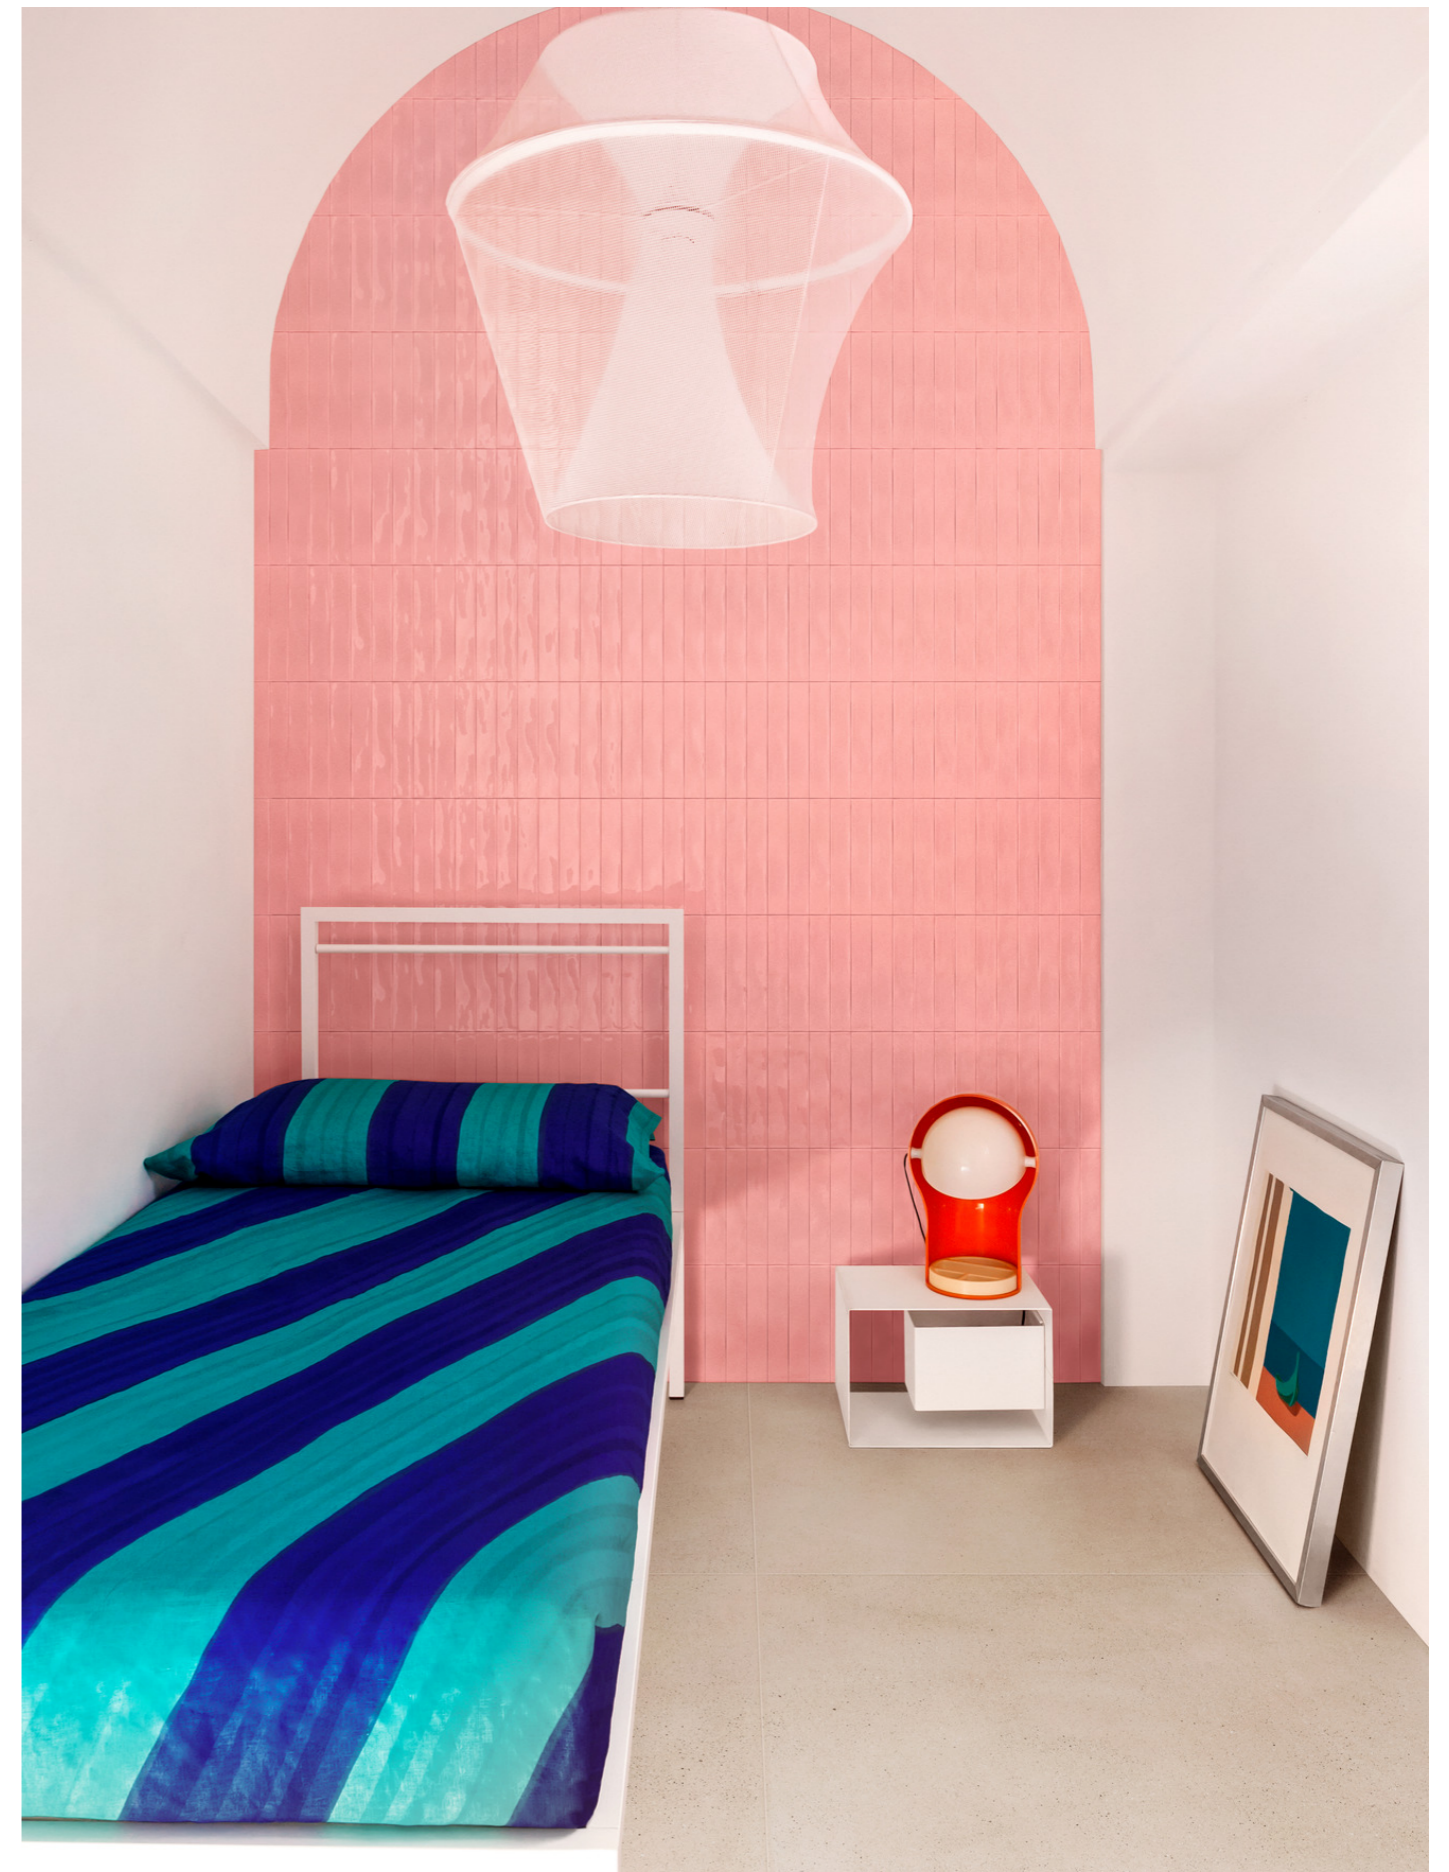

MFM7 Luz Ottanio Lux 5x30cm

MGR2 Grande Concrete Look Cementum Indigo Natural Rt 120x278cm
MFLS Luz Azzurro Polvere Lux 5x30cm
MFLM Luz Caramel Lux 5x30cm

MFLM Luz Aragosta Lux 5x30cm

MFMS Luz Cobalto Lux 5x30cm
MFKE Slow Pomice Rt 120x120cm