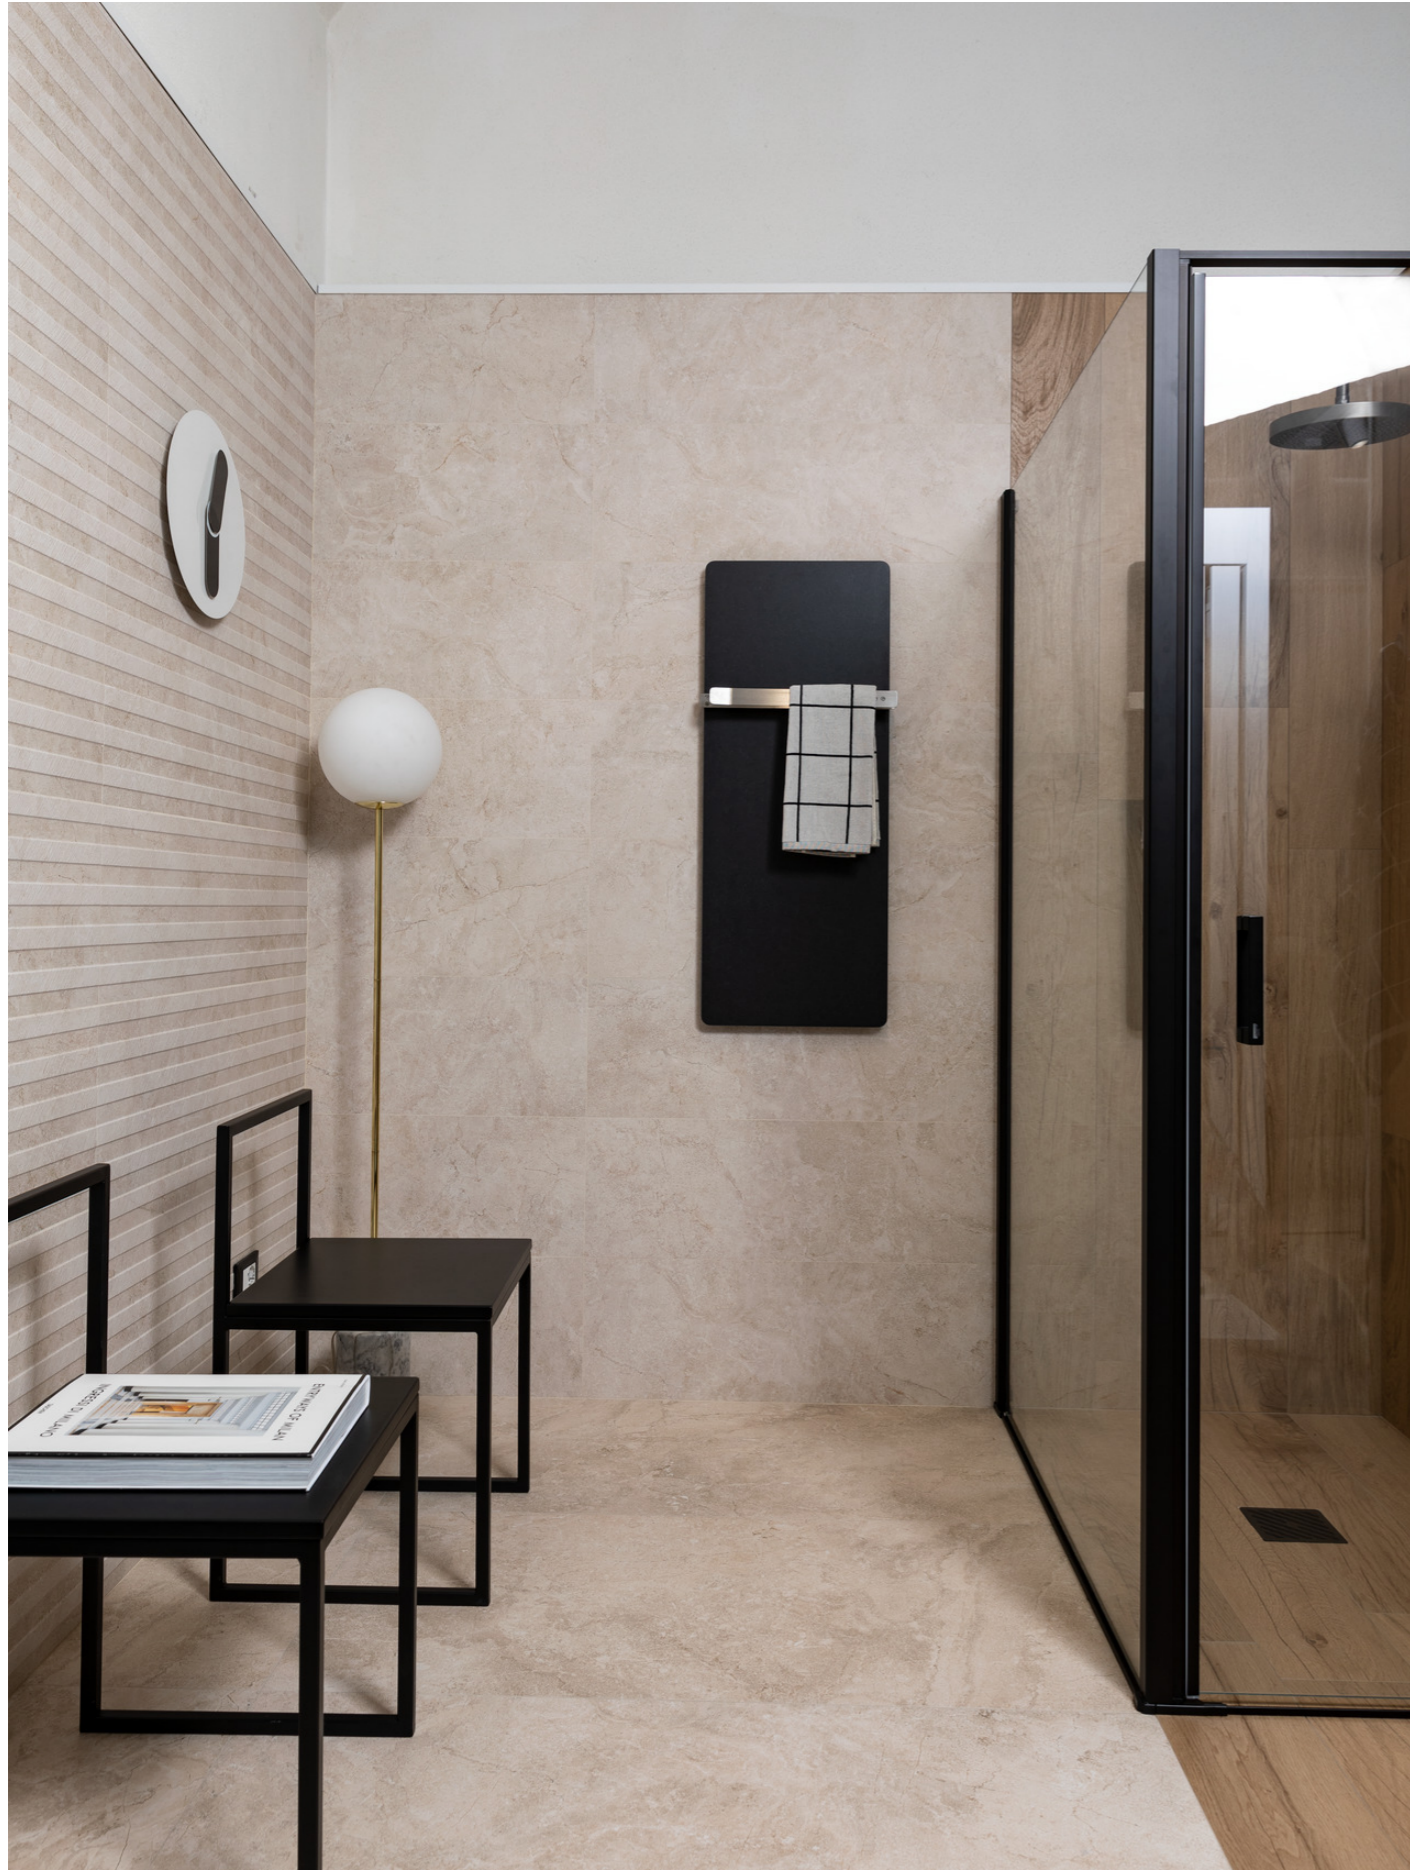

M95W Alba Arena Str Walltone 30x90cm
M95S Alba Arena Rt 30x90cm

M998 Alba Roble Rt 20x120cm
M98J Alba Arena Rt 60x120cm
M95W Alba Arena Str Walltone 30x90cm
M95S Alba Arena Rt 30x90cm